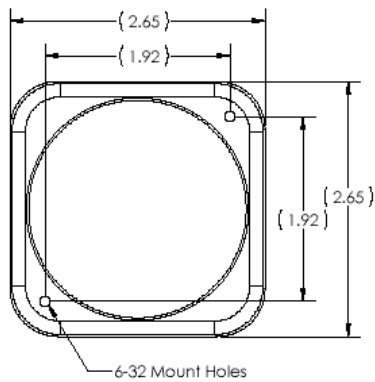

### Sunray Landing/Taxi/Recognition Light

Voltage Range: 9-36VDC  
 Current Draw at 12VDC: 1 Amps Max  
 Power Consumption: 12 Watts Max  
 Pulse Light Feature: Built In  
 Wig Wag Sync: Built In  
 Thermal Protection: Built In  
 Candela: 10,000+  
 Beam Angle: 10 Degrees  
  
 Total LED Lumens: 500+  
 LED Count: 4

Height: 2.65"  
 Width: 2.65"  
 Depth: 1.6"  
 Weight: 5 Oz  
 Heat Sink Material: Black Anodized Aluminum  
 Lens Material: Polycarbonate  
 Lens Protection: Clear Chip Guard Film  
 Screw Mount: 10-32 Lug or 2x 6-32 Face  
 Rated Life: 50,000 Hours  
 Temperature Range: -55C to +70C