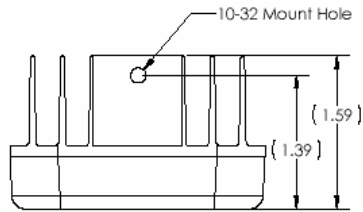

### Sunray Landing/Taxi/Recognition Light

Voltage Range: 9-36VDC  
 Current Draw at 12VDC: 1 Amps Max  
 Power Consumption: 12 Watts Max  
 Pulse Light Feature: Built In  
 Wig Wag Sync: Built In  
 Thermal Protection: Built In  
 Candela: 10,000+  
 Beam Angle: 10 Degrees  
  
 Total LED Lumens: 500+  
 LED Count: 4

Height: 2.65"  
 Width: 2.65"  
 Depth: 1.6"  
 Weight: 5 Oz  
 Heat Sink Material: Black Anodized Aluminum  
 Lens Material: Polycarbonate  
 Lens Protection: Clear Chip Guard Film  
 Screw Mount: 10-32 Lug or 2x 6-32 Face  
 Rated Life: 50,000 Hours  
 Temperature Range: -55C to +70C