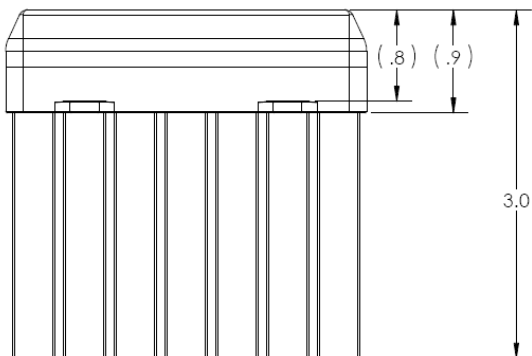

Product Datasheet

Microsun Landing/Taxi/Recognition Light

Voltage Range: 9-36VDC
 Current Draw at 12VDC: 1.7 Amps Max
 Power Consumption: 20 Watts Max
 Pulse Light Feature: Built In
 Wig Wag Sync: Built In
 Thermal Protection: Built In
 Candela: 5,000+
 Beam Angle: 13 Degrees
 Total LED Lumens: 1500+
 LED Count: 12

Height: 1.7"
 Width: 3"
 Depth: 3"
 Weight: 6 Oz
 Heat Sink Material: Black Anodized Aluminum
 Lens Material: Polycarbonate
 Screw Mount: 4x 6-32 Machine Screws
 Rated Life: 50,000 Hours
 Temperature Range: -55C to +70C