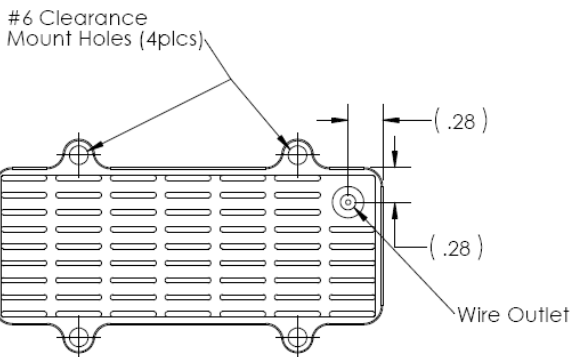

Product Datasheet

Microsun Landing/Taxi/Recognition Light

Voltage Range: 9-36VDC
 Current Draw at 12VDC: 1.7 Amps Max
 Power Consumption: 20 Watts Max
 Pulse Light Feature: Built In
 Wig Wag Sync: Built In
 Thermal Protection: Built In
 Candela: 5,000+
 Beam Angle: 13 Degrees
 Total LED Lumens: 1500+
 LED Count: 12

Height: 1.7"
 Width: 3"
 Depth: 3"
 Weight: 6 Oz
 Heat Sink Material: Black Anodized Aluminum
 Lens Material: Polycarbonate
 Screw Mount: 4x 6-32 Machine Screws
 Rated Life: 50,000 Hours
 Temperature Range: -55C to +70C