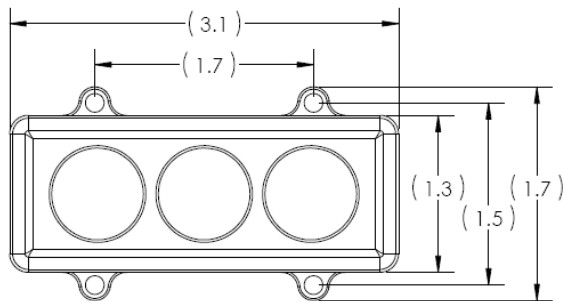

Product Datasheet

Microsun Landing/Taxi/Recognition Light

Voltage Range: 9-36VDC
 Current Draw at 12VDC: 1.7 Amps Max
 Power Consumption: 20 Watts Max
 Pulse Light Feature: Built In
 Wig Wag Sync: Built In
 Thermal Protection: Built In
 Candela: 5,000+
 Beam Angle: 13 Degrees
 Total LED Lumens: 1500+
 LED Count: 12

Height: 1.7"
 Width: 3"
 Depth: 3"
 Weight: 6 Oz
 Heat Sink Material: Black Anodized Aluminum
 Lens Material: Polycarbonate
 Screw Mount: 4x 6-32 Machine Screws
 Rated Life: 50,000 Hours
 Temperature Range: -55C to +70C